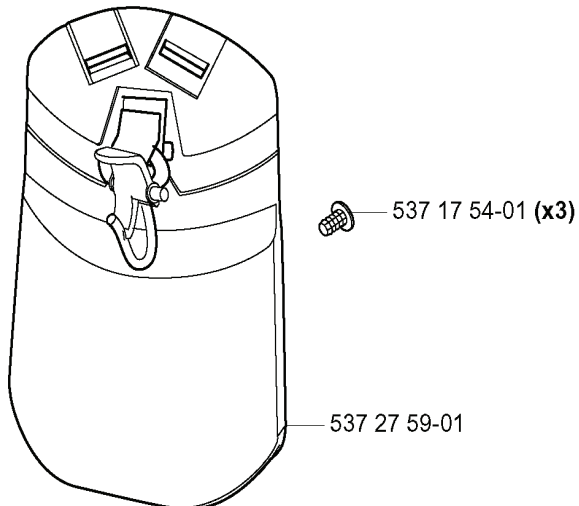

T Duo Balance
compl 537 27 57-01
compl 537 27 57-03 US