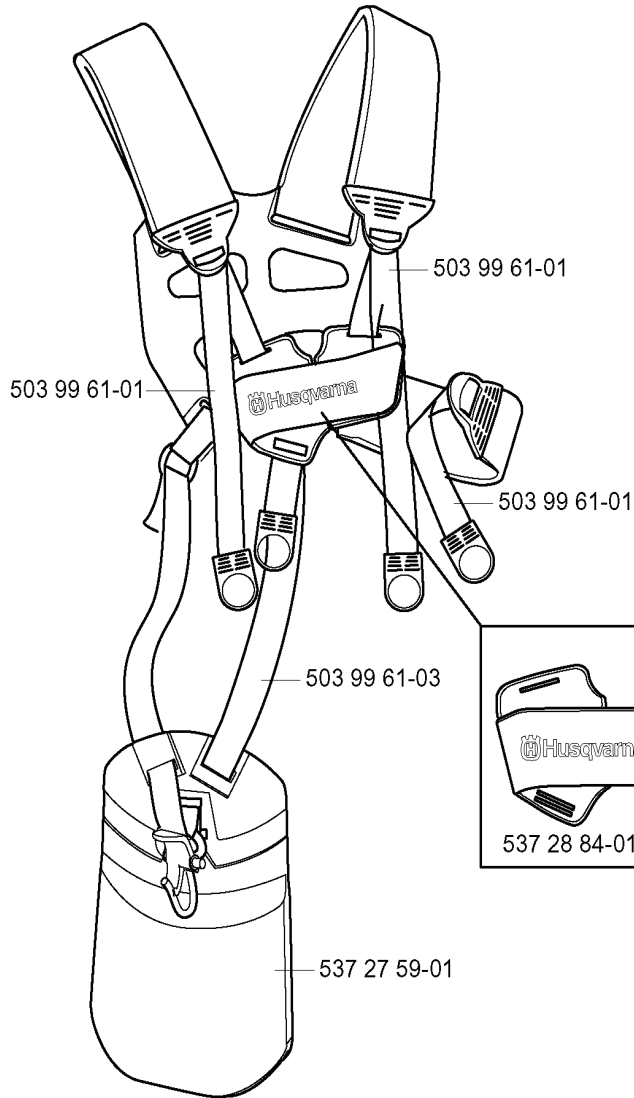

T Duo Balance
compl 537 27 57-01
compl 537 27 57-03 US