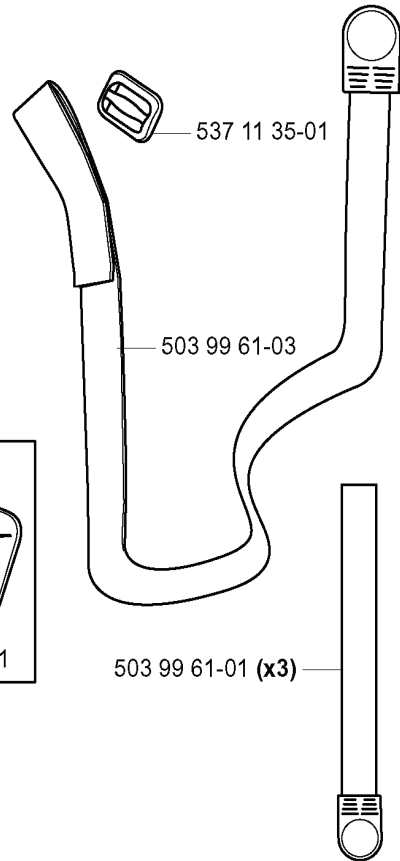

T Duo Balance
compl 537 27 57-01
compl 537 27 57-03 US